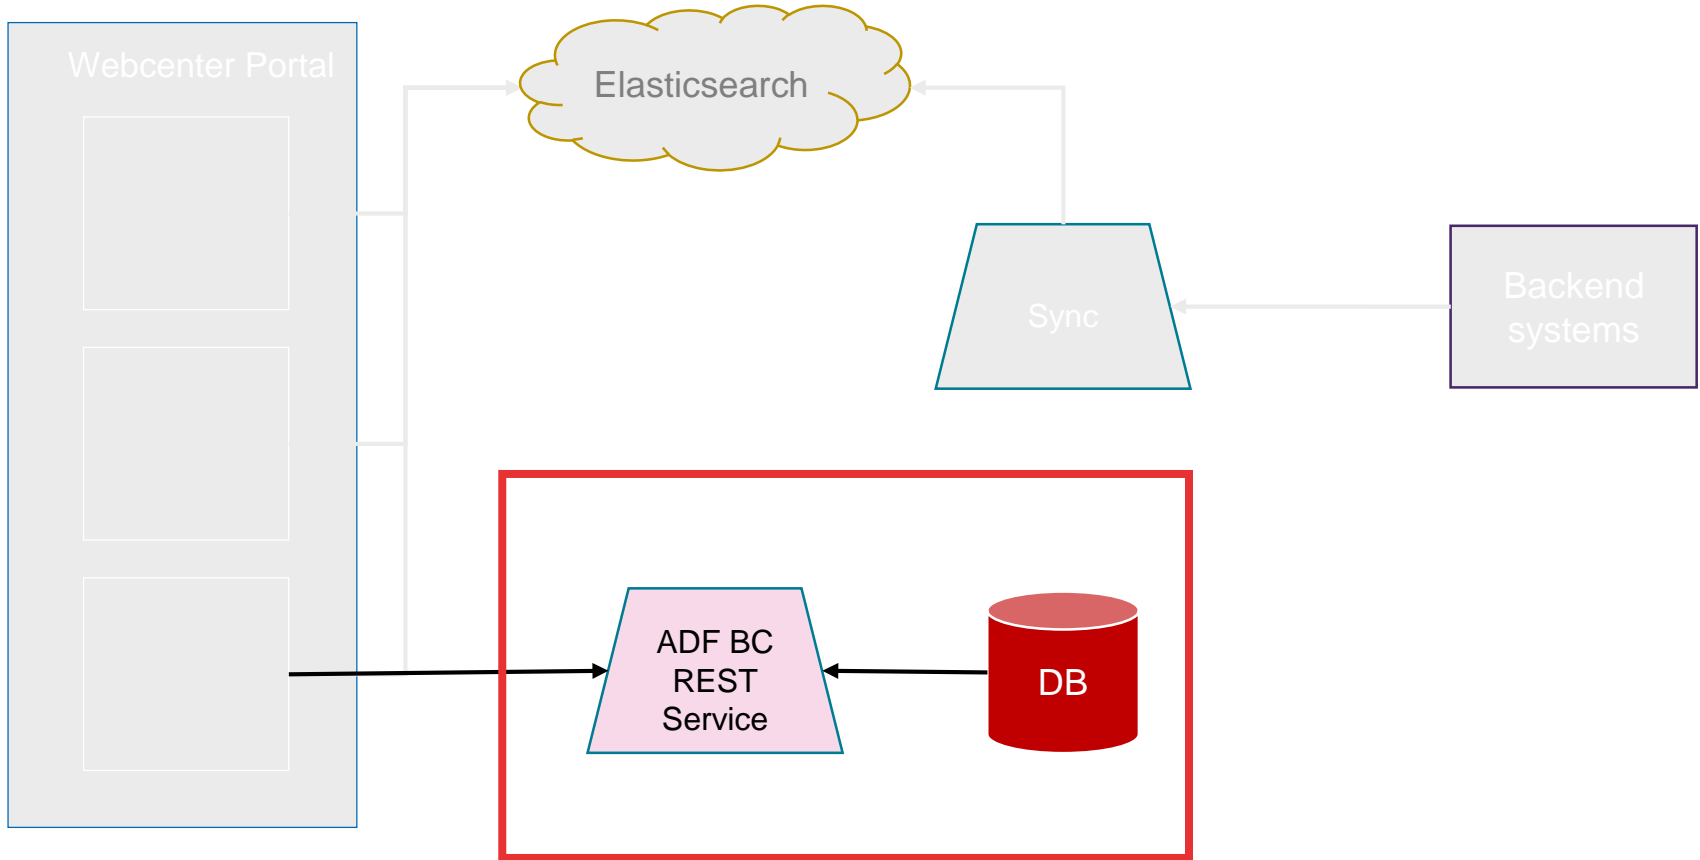

ADF Taskflow

Webcenter Portal

ADF Taskflow

Webcenter Portal

ADF Taskflow

Webcenter Portal

ADF Taskflow

Webcenter Portal

ADF Taskflow

JET Development application

Kick your seat back and relax

- Fast development (automatic browser refresh)
- Fast build and deployment (under 2 minutes)
- One deliverable (all endpoints dynamic)

Connecting flight: Oracle Database

In the clouds: Elasticsearch

In the clouds: Elasticsearch

- Gathering point for backend data
- Accepted loss of accuracy
- Extensive query options

- Separate synchronization application (Java)
- Syncs data from backend systems to Elasticsearch