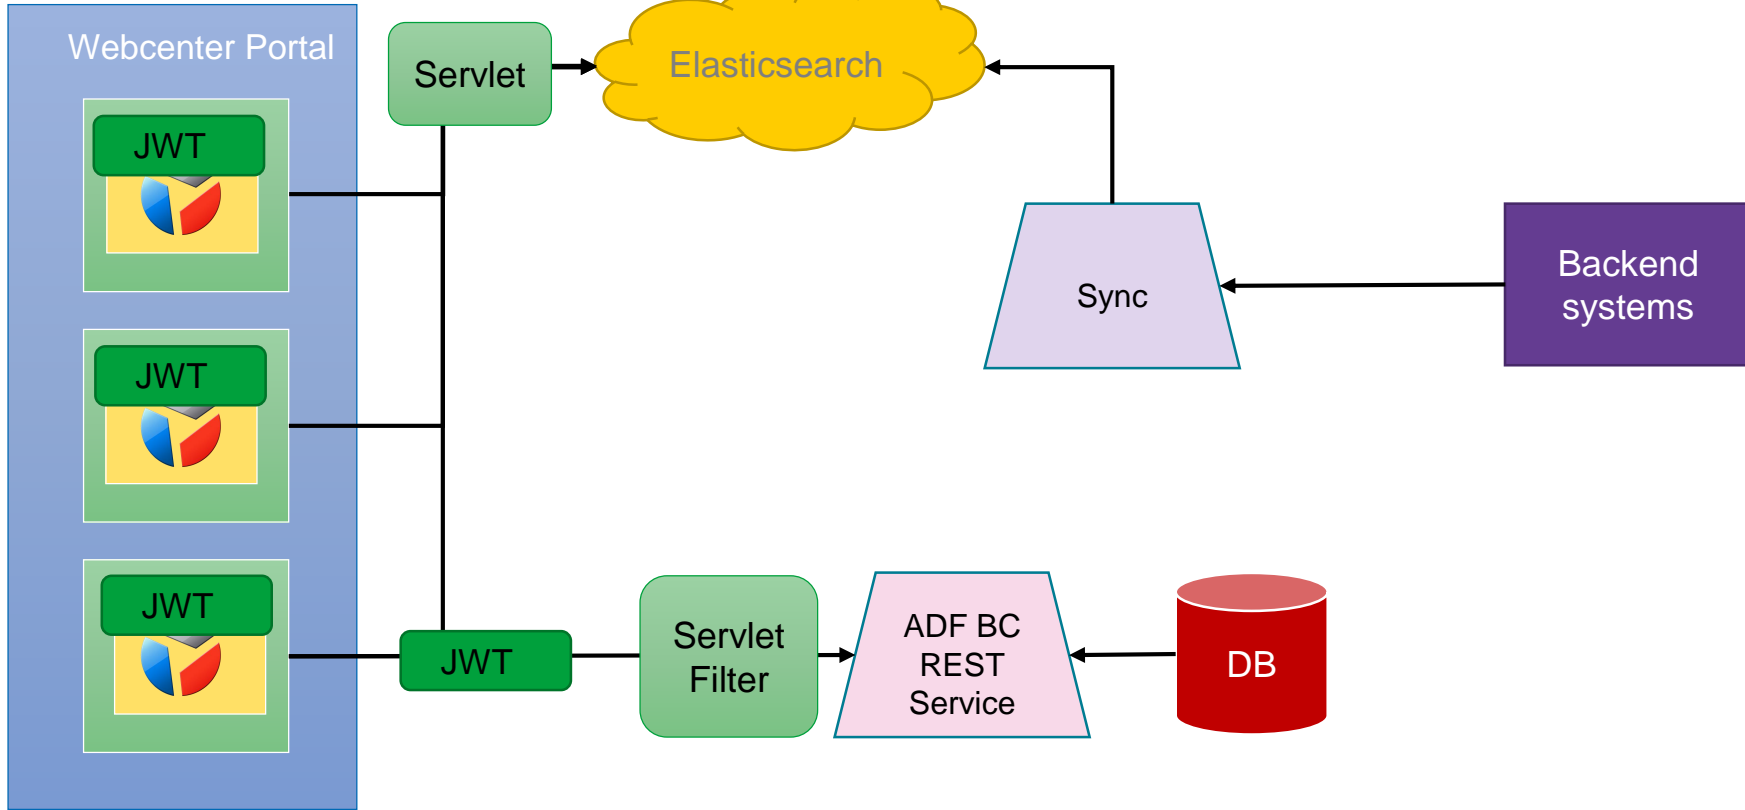

Connecting flight: Oracle Database

In the clouds: Elasticsearch

In the clouds: Elasticsearch

- Gathering point for backend data
- Accepted loss of accuracy
- Extensive query options

- Separate synchronization application (Java)
- Syncs data from backend systems to Elasticsearch

Security

Webcenter Portal

Security

Security

Landing

Results

- Three portals and counting
- First portals will soon be in production
- Customer is also developing in JET

Landing

JET

- JET works great with “older” big brothers: ADF and WebCenter Portal
- JET offers enough to make a quick start
- JET has some maturing to do

JET is the right choice for this project!