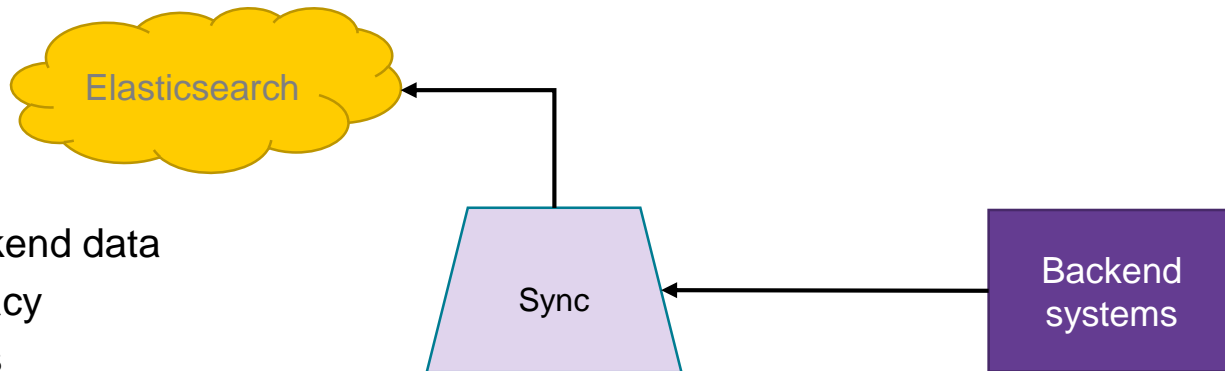

ADF Taskflow

JET Development application

Kick your seat back and relax

- Fast development (automatic browser refresh)
- Fast build and deployment (under 2 minutes)
- One deliverable (all endpoints dynamic)

Connecting flight: Oracle Database

In the clouds: Elasticsearch

In the clouds: Elasticsearch

- Gathering point for backend data
- Accepted loss of accuracy
- Extensive query options

- Separate synchronization application (Java)
- Syncs data from backend systems to Elasticsearch