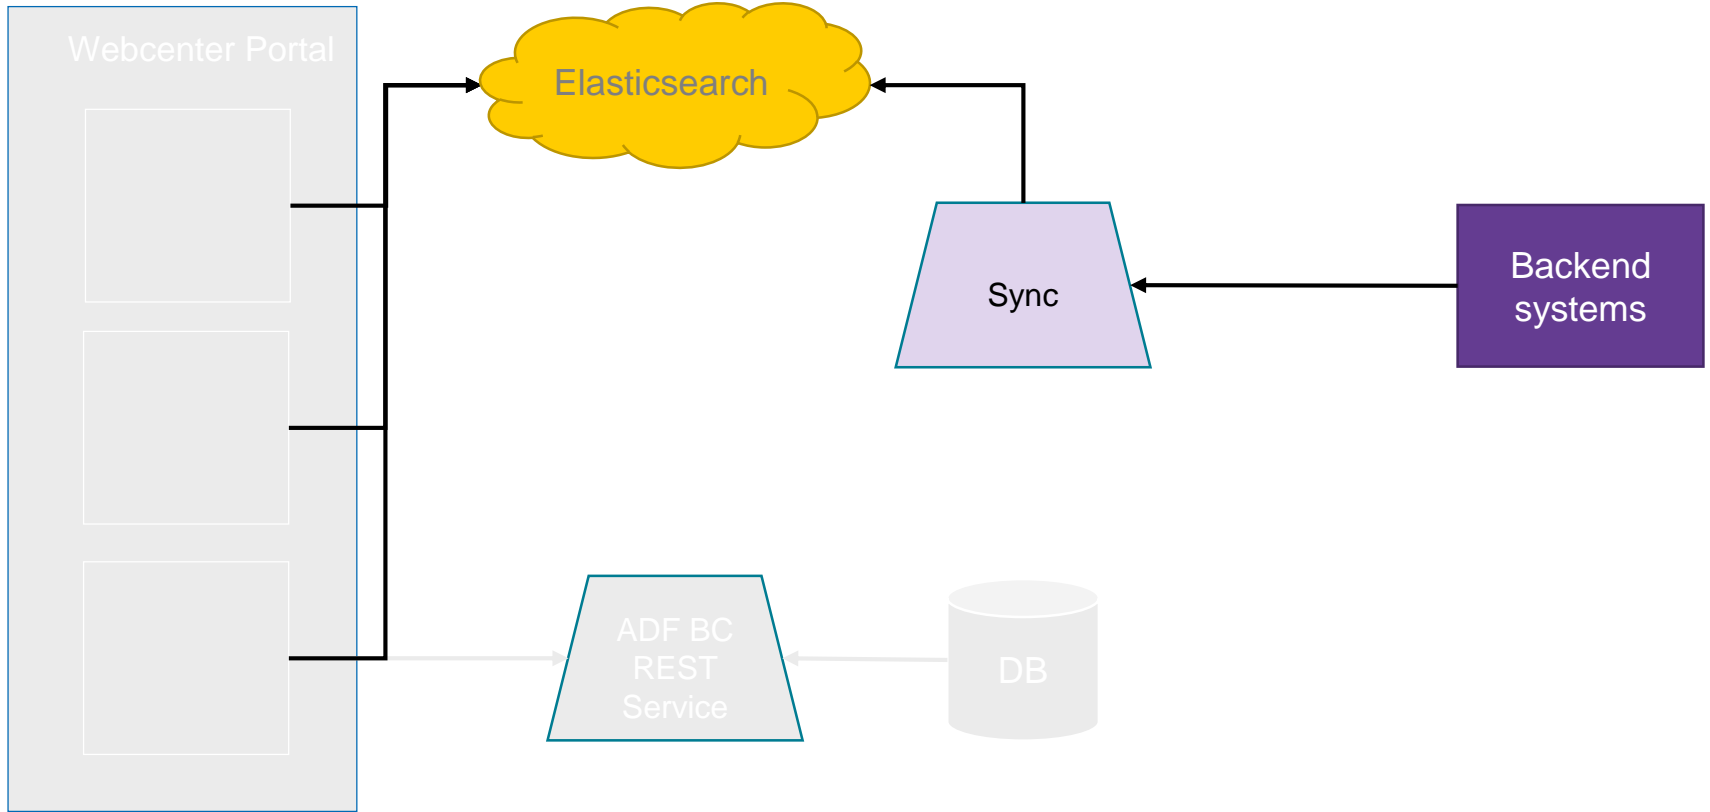

ADF Taskflow

Webcenter Portal

ADF Taskflow

Webcenter Portal

ADF Taskflow

Webcenter Portal

ADF Taskflow

Webcenter Portal

ADF Taskflow

JET Development application

Kick your seat back and relax

- Fast development (automatic browser refresh)
- Fast build and deployment (under 2 minutes)
- One deliverable (all endpoints dynamic)

Connecting flight: Oracle Database

In the clouds: Elasticsearch

In the clouds: Elasticsearch

- Gathering point for backend data
- Accepted loss of accuracy
- Extensive query options

- Separate synchronization application (Java)
- Syncs data from backend systems to Elasticsearch